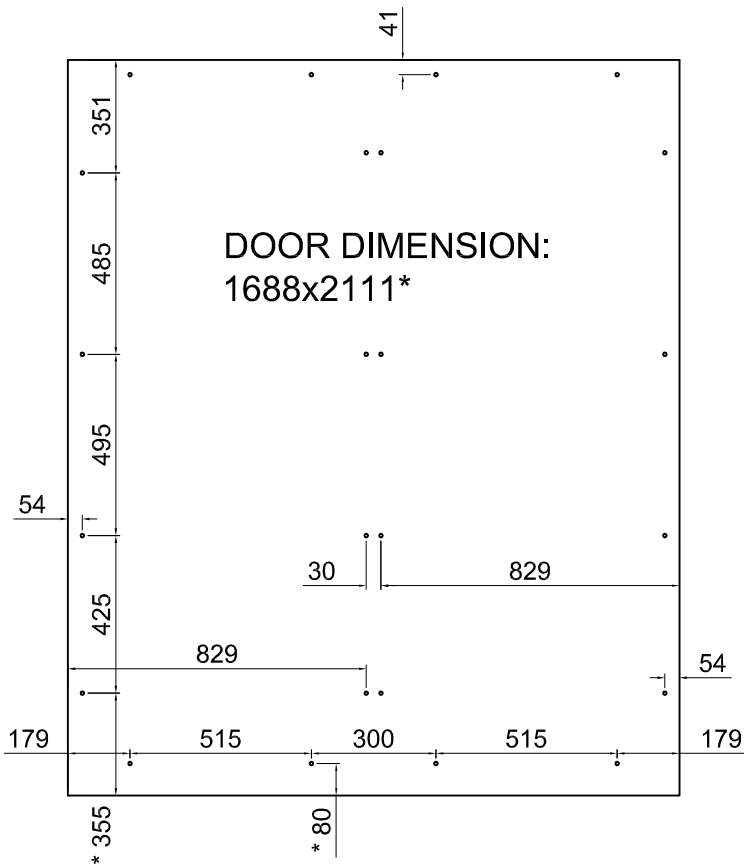

CLICK 4 1630x2020

CABINET DIMENSION:

INTERNAL WIDE 1696mm

HEIGHT FROM THE FLOOR 2155mm

BASAMENT HEIGHT MAX 60mm

BASE 25mm + **ADJUSTABLE FEET** 5mm

if you change basament dimension you
you change door size (*)

DEPTH CABINET:

**THICKNESS DOOR + 280mm +
THICKNESS BACK PANEL**

HOLES FOR RIGHT AND LEFT SIDE

FRONT PANEL + MATTRESS = WEIGHT 75 Kg

HEIGHT MATTRESS 180mm