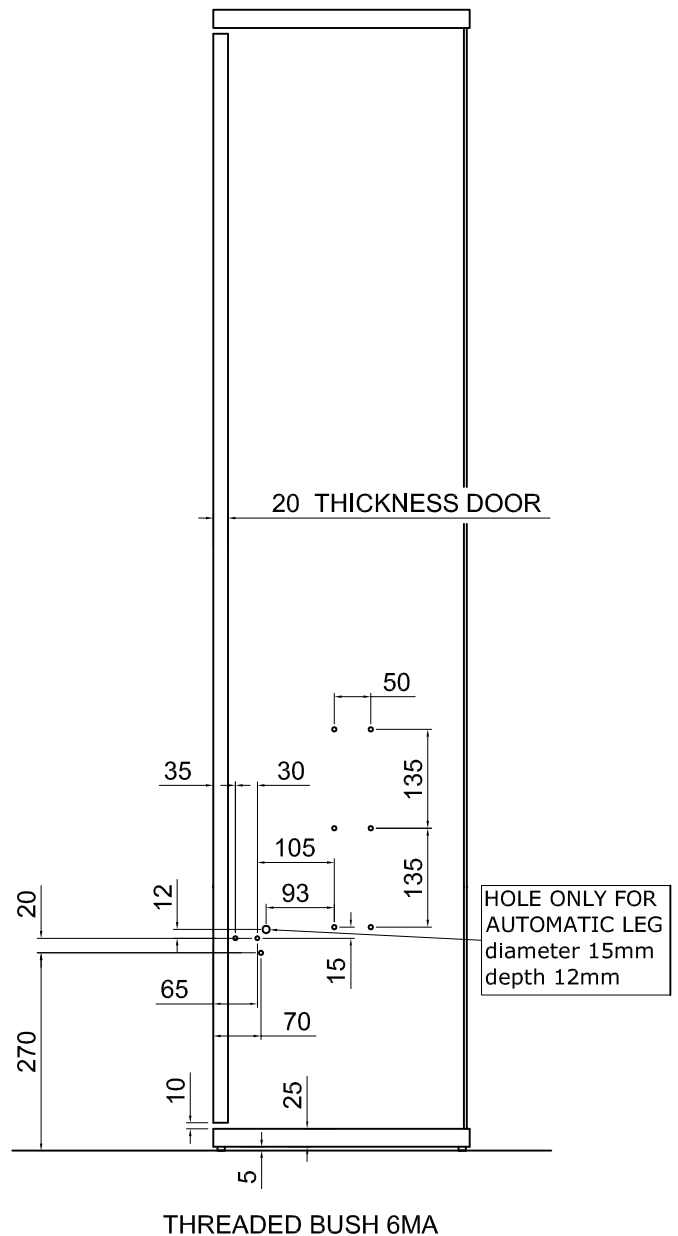

CLICK 4 1630x2020

CABINET DIMENSION:

INTERNAL WIDE 1696mm

HEIGHT FROM THE FLOOR 2155mm

BASAMENT HEIGHT MAX 60mm

BASE 25mm + **ADJUSTABLE FEET** 5mm

if you change basament dimension you
you change door size (*)

DEPTH CABINET:

**THICKNESS DOOR + 280mm +
THICKNESS BACK PANEL**

HOLES FOR RIGHT AND LEFT SIDE

FRONT PANEL + MATTRESS = WEIGHT 75 Kg

HEIGHT MATTRESS 180mm