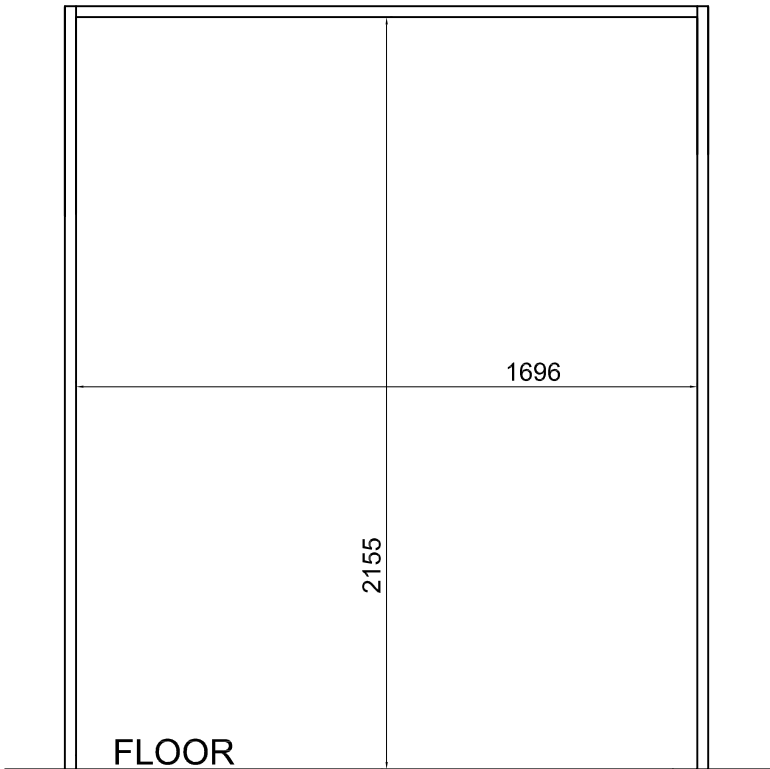

CLICK 4 1630x2020

CABINET DIMENSION:

INTERNAL WIDE 1696mm

HEIGHT FROM THE FLOOR 2155mm

BASAMENT HEIGHT MAX 60mm

BASE 25mm + **ADJUSTABLE FEET** 5mm

if you change basament dimension you
you change door size (*)

DEPTH CABINET:

**THICKNESS DOOR + 280mm +
THICKNESS BACK PANEL**

HOLES FOR RIGHT AND LEFT SIDE

FRONT PANEL + MATTRESS = WEIGHT 75 Kg

HEIGHT MATTRESS 180mm